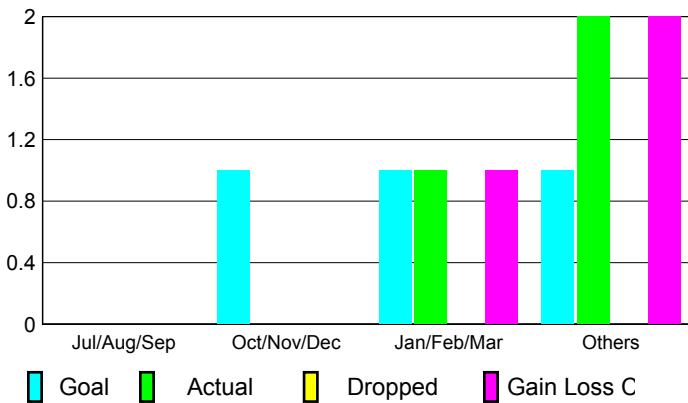

## CLUBS

Club Results  
2009-2010

Clubs  
2008-2009

Month	New Club Goal	Actual New Clubs	Actual Dropped Clubs	Gain/Loss of Clubs	Gain/Loss of Clubs
Jul/Aug/Sep	0	0	0	0	0
Oct/Nov/Dec	1	0	0	0	0
Jan/Feb/Mar	1	1	0	1	0
Apr/May/Jun	1	2	0	2	6
<b>Totals</b>	<b>3</b>	<b>3</b>	<b>0</b>	<b>3</b>	<b>6</b>

### Club Results 2009-2010

Goal, New, Dropped, Gain/Loss

### Comparison of Club Gain/Loss

Current Year Compared to the Previous Year