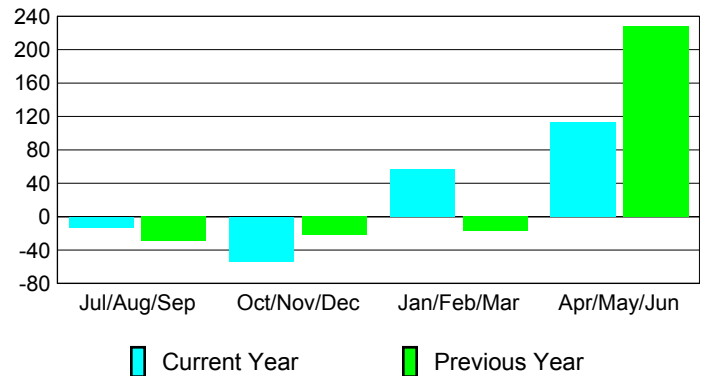

Comparison of Membership Gain/Loss

Current Year Compared to the Previous Year