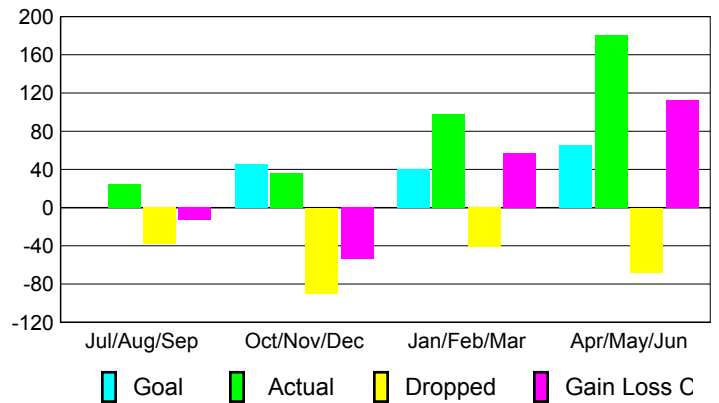

### YTD Status Quo Clubs 2009-2010

Status Quo Clubs Compared to Status Quo Members

## MEMBERSHIP

Membership Results  
2009-2010

Membership  
2008-2009

Month	Net Memb Goal	Actual New Memb	Actual Dropped Memb	Gain/Loss of Memb	Gain/Loss of Memb
Jul/Aug/Sep	0	25	-38	-13	-29
Oct/Nov/Dec	45	36	-90	-54	-22
Jan/Feb/Mar	40	98	-41	57	-17
Apr/May/Jun	65	181	-68	113	228
<b>Totals</b>	<b>150</b>	<b>340</b>	<b>-237</b>	<b>103</b>	<b>160</b>

### Membership Results 2009-2010

Goal, New, Dropped, Gain/Loss

### Comparison of Membership Gain/Loss

Current Year Compared to the Previous Year